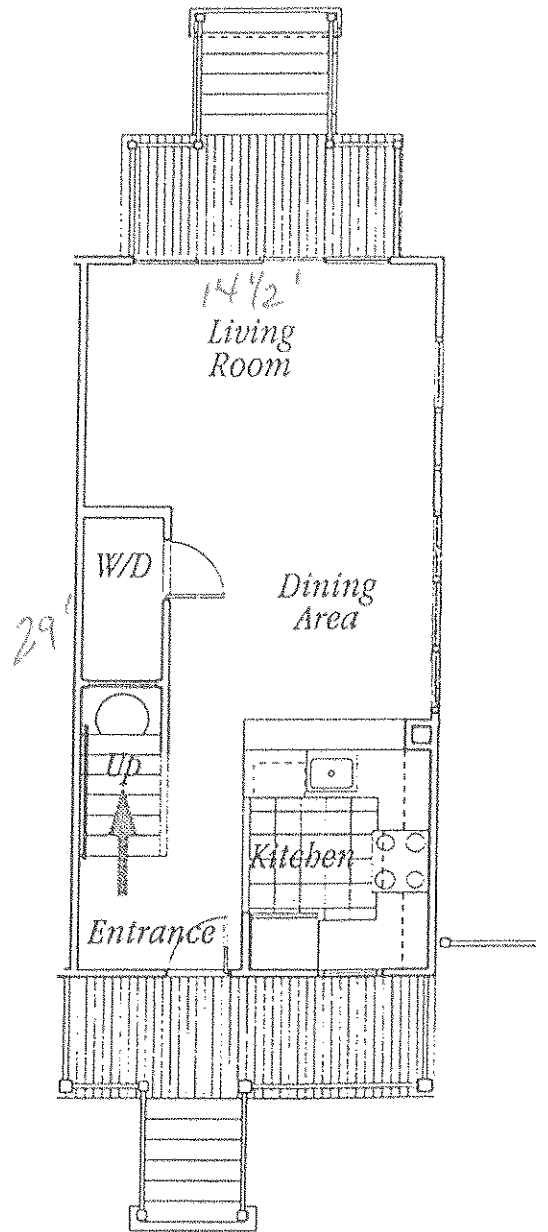

Key West Golf Club

Front
Elevation

Second
Floor

First
Floor

850 Sq. Ft.

Conch Style

*Roof lines, front decorative kitchen windows and front doors subject to change. Washer/Dryer is an upgrade.

Key West Golf Club

*Front
Elevation*

*Second
Floor*

*First
Floor*

880 sq-ft

Conch Style with Side Bay

**Roof lines, front decorative kitchen windows and front doors subject to change. Washer/Dryer is an upgrade.*